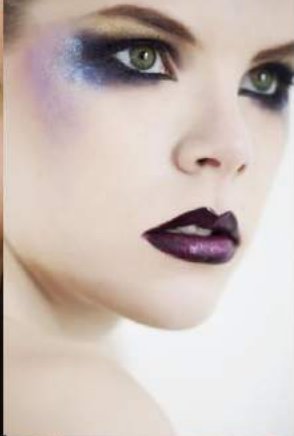

Styling Solutions

Moodboards

Ellie Round

ROU13400829

Season of the Witch

Moodboards

Season of the Witch Makeup

Black Lips

Smokey Eyes

Pale

Bright Pink Cheeks

S
k
i
n

Season of the Witch *Poses*

Season of the Witch *Clothes*

Topshop Advert Moodboards

P
u
r
p
l
e

L
i
p
s

TOPSHOP

advert
Hair & Makeup

Blue & Blonde
Curly Hair

Blue Eyeshadow

Masquerade Mask

TOPSHOP

advert
Clothes